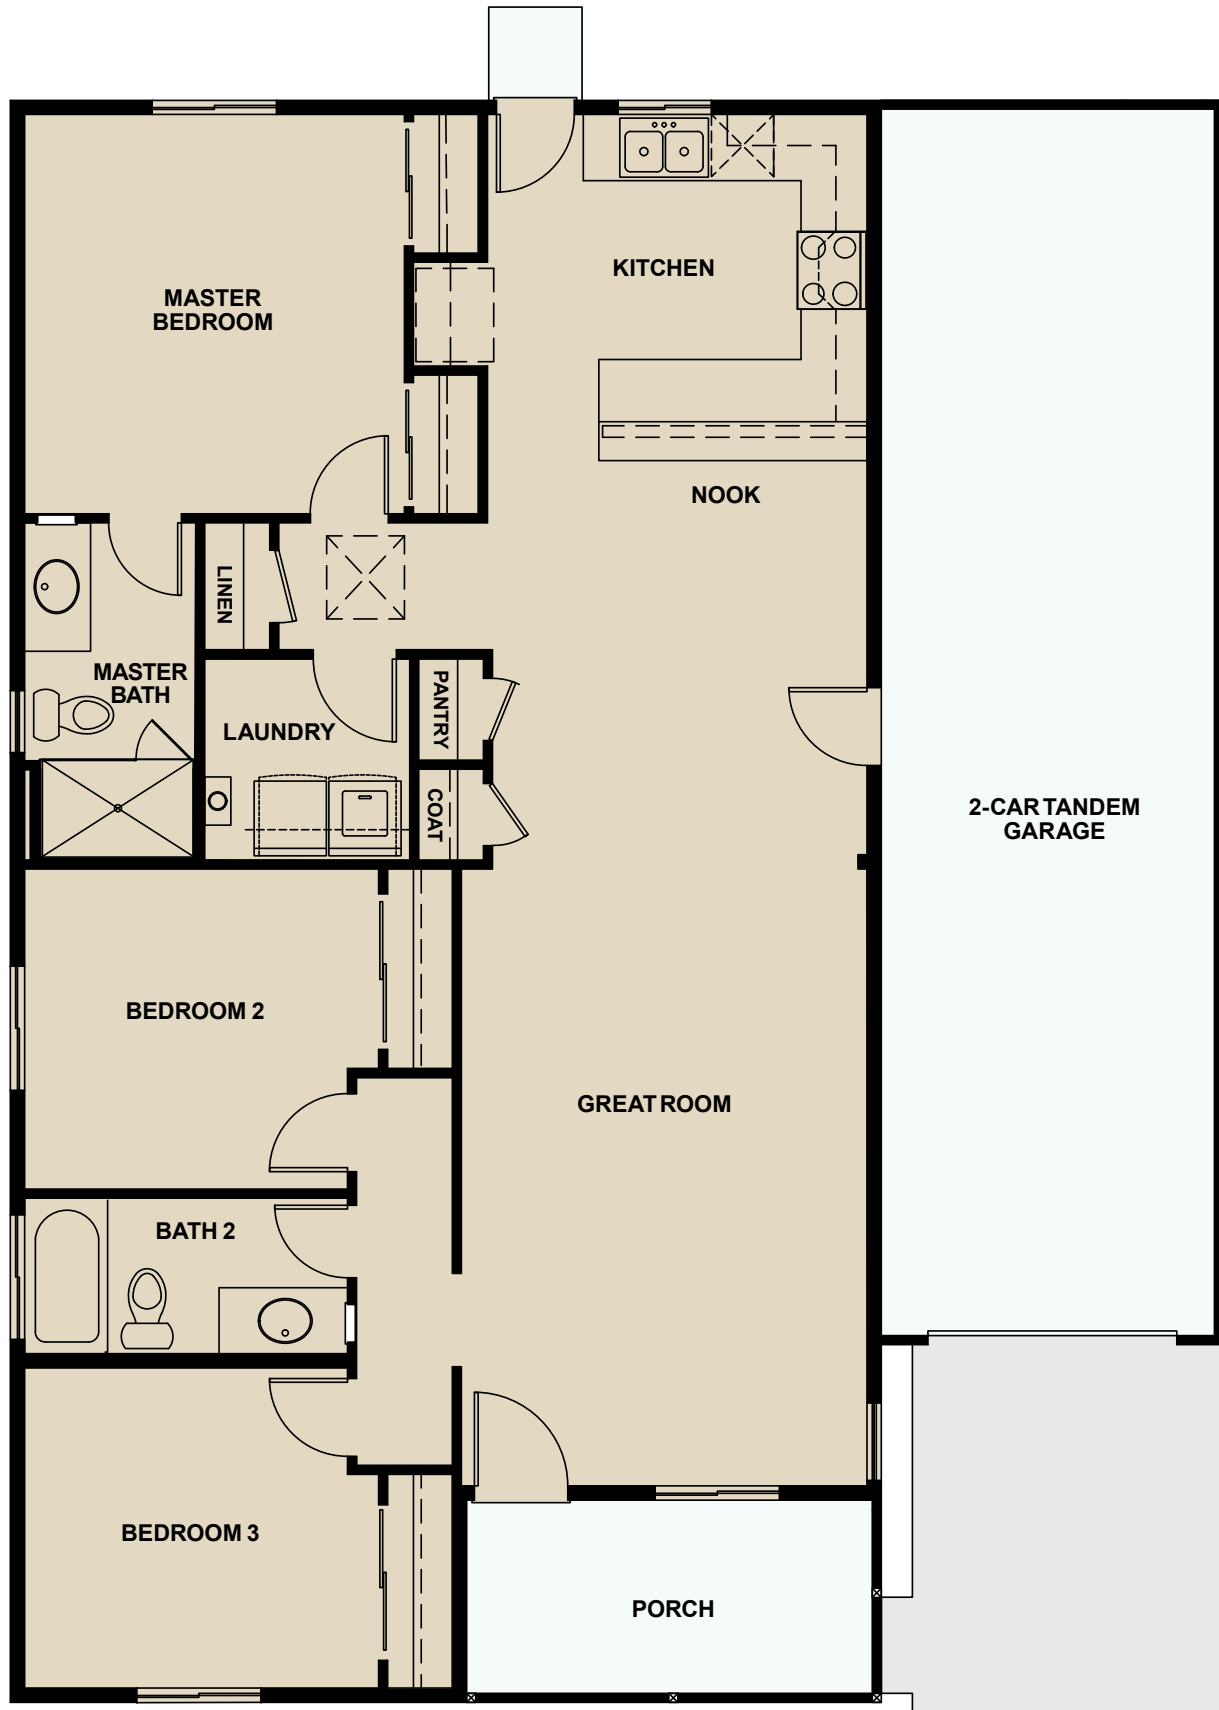

FLOOR PLAN

Jenuane reserves the right to make changes in price, promotions, material and home specifications without notice or liability for such changes. *Our community is following all CDC guidelines and safety precautions relating to COVID-19. Above photos and renderings are for representation purposes. See agent for details on colors, finishes, & selections. Delivery times may vary. Broker cooperation welcome.