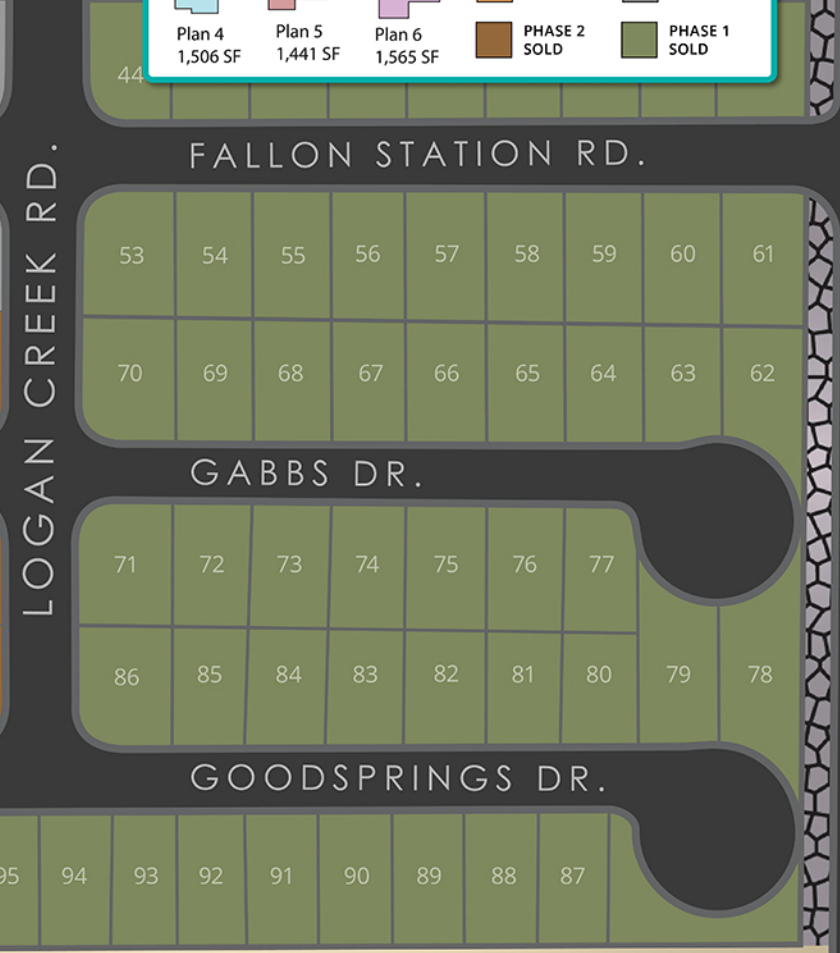

NV FLATS

PHASE 2

Plan 1 1,092 SF

Plan 2 1,260 SF

Plan 3 1,355 SF

Plan 4 1,506 SF

Plan 5 1,441 SF

Plan 6 1,565 SF

PHASE 2 AVAILABLE

PHASE 2 SOLD

FUTURE RELEASES

PHASE 1 SOLD

N

PAN AMERICAN WAY