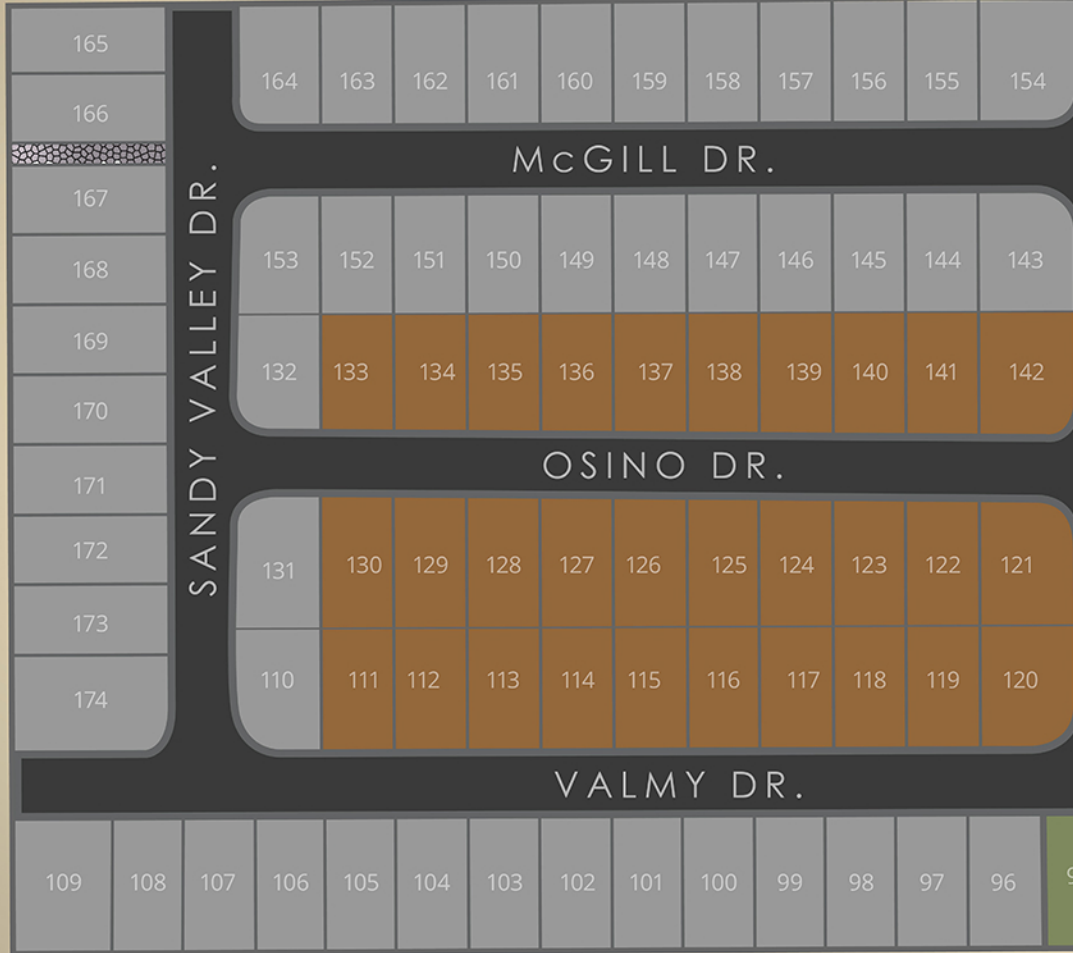

NV FLATS

PHASE 2

Plan 1 1,092 SF

Plan 2 1,260 SF

Plan 3 1,355 SF

Plan 4 1,506 SF

Plan 5 1,441 SF

Plan 6 1,565 SF

PHASE 2 AVAILABLE

PHASE 2 SOLD

FUTURE RELEASES

PHASE 1 SOLD

N

PAN AMERICAN WAY